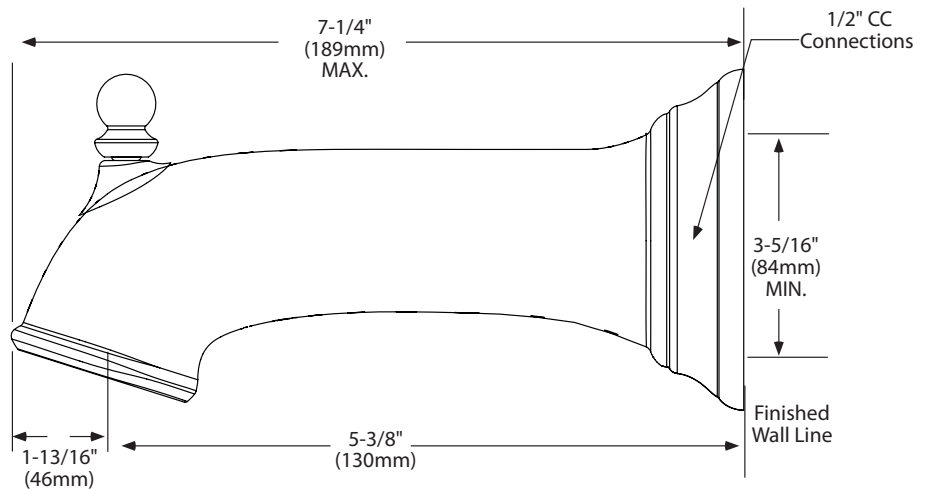

Buy it for looks. Buy it for life.®

Specifications

DESCRIPTION

- Metal construction with Chrome, LifeShine® Brushed Nickel, or Oil Rubbed Bronze finish
- Designed to be installed on a 1/2" pipe with slip fit-CC connection

Brantford® Diverter Tub Spout, 1/2" Slip Fit

<u>MODEL</u>	<u>FINISH</u>
3857	Chrome
3857BN	Brushed Nickel
3857ORB	Oil Rubbed Bronze

CRITICAL DIMENSIONS

(DO NOT SCALE)

FOR MORE INFORMATION CALL: 1-800-BUY-MOEN